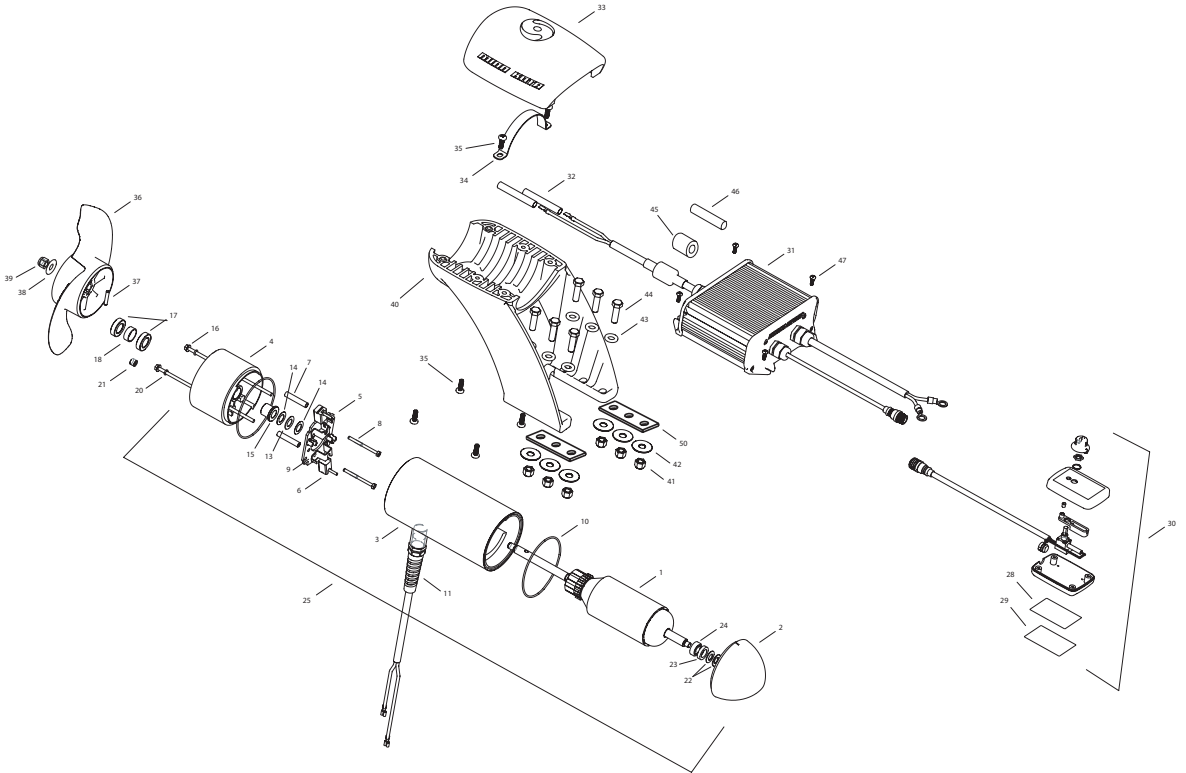

EM 80

24V Single

This page provides MinnKota® WEEE compliance disassembly instructions. For more information about where you should dispose of your waste equipment for recycling and recovery and/or your European Union member state requirements, please contact your dealer or distributor from which your product was purchased.

Tools required but not limited to: Flat Head screw driver, Phillips screw driver, Socket set, Pliers, wire Cutters..